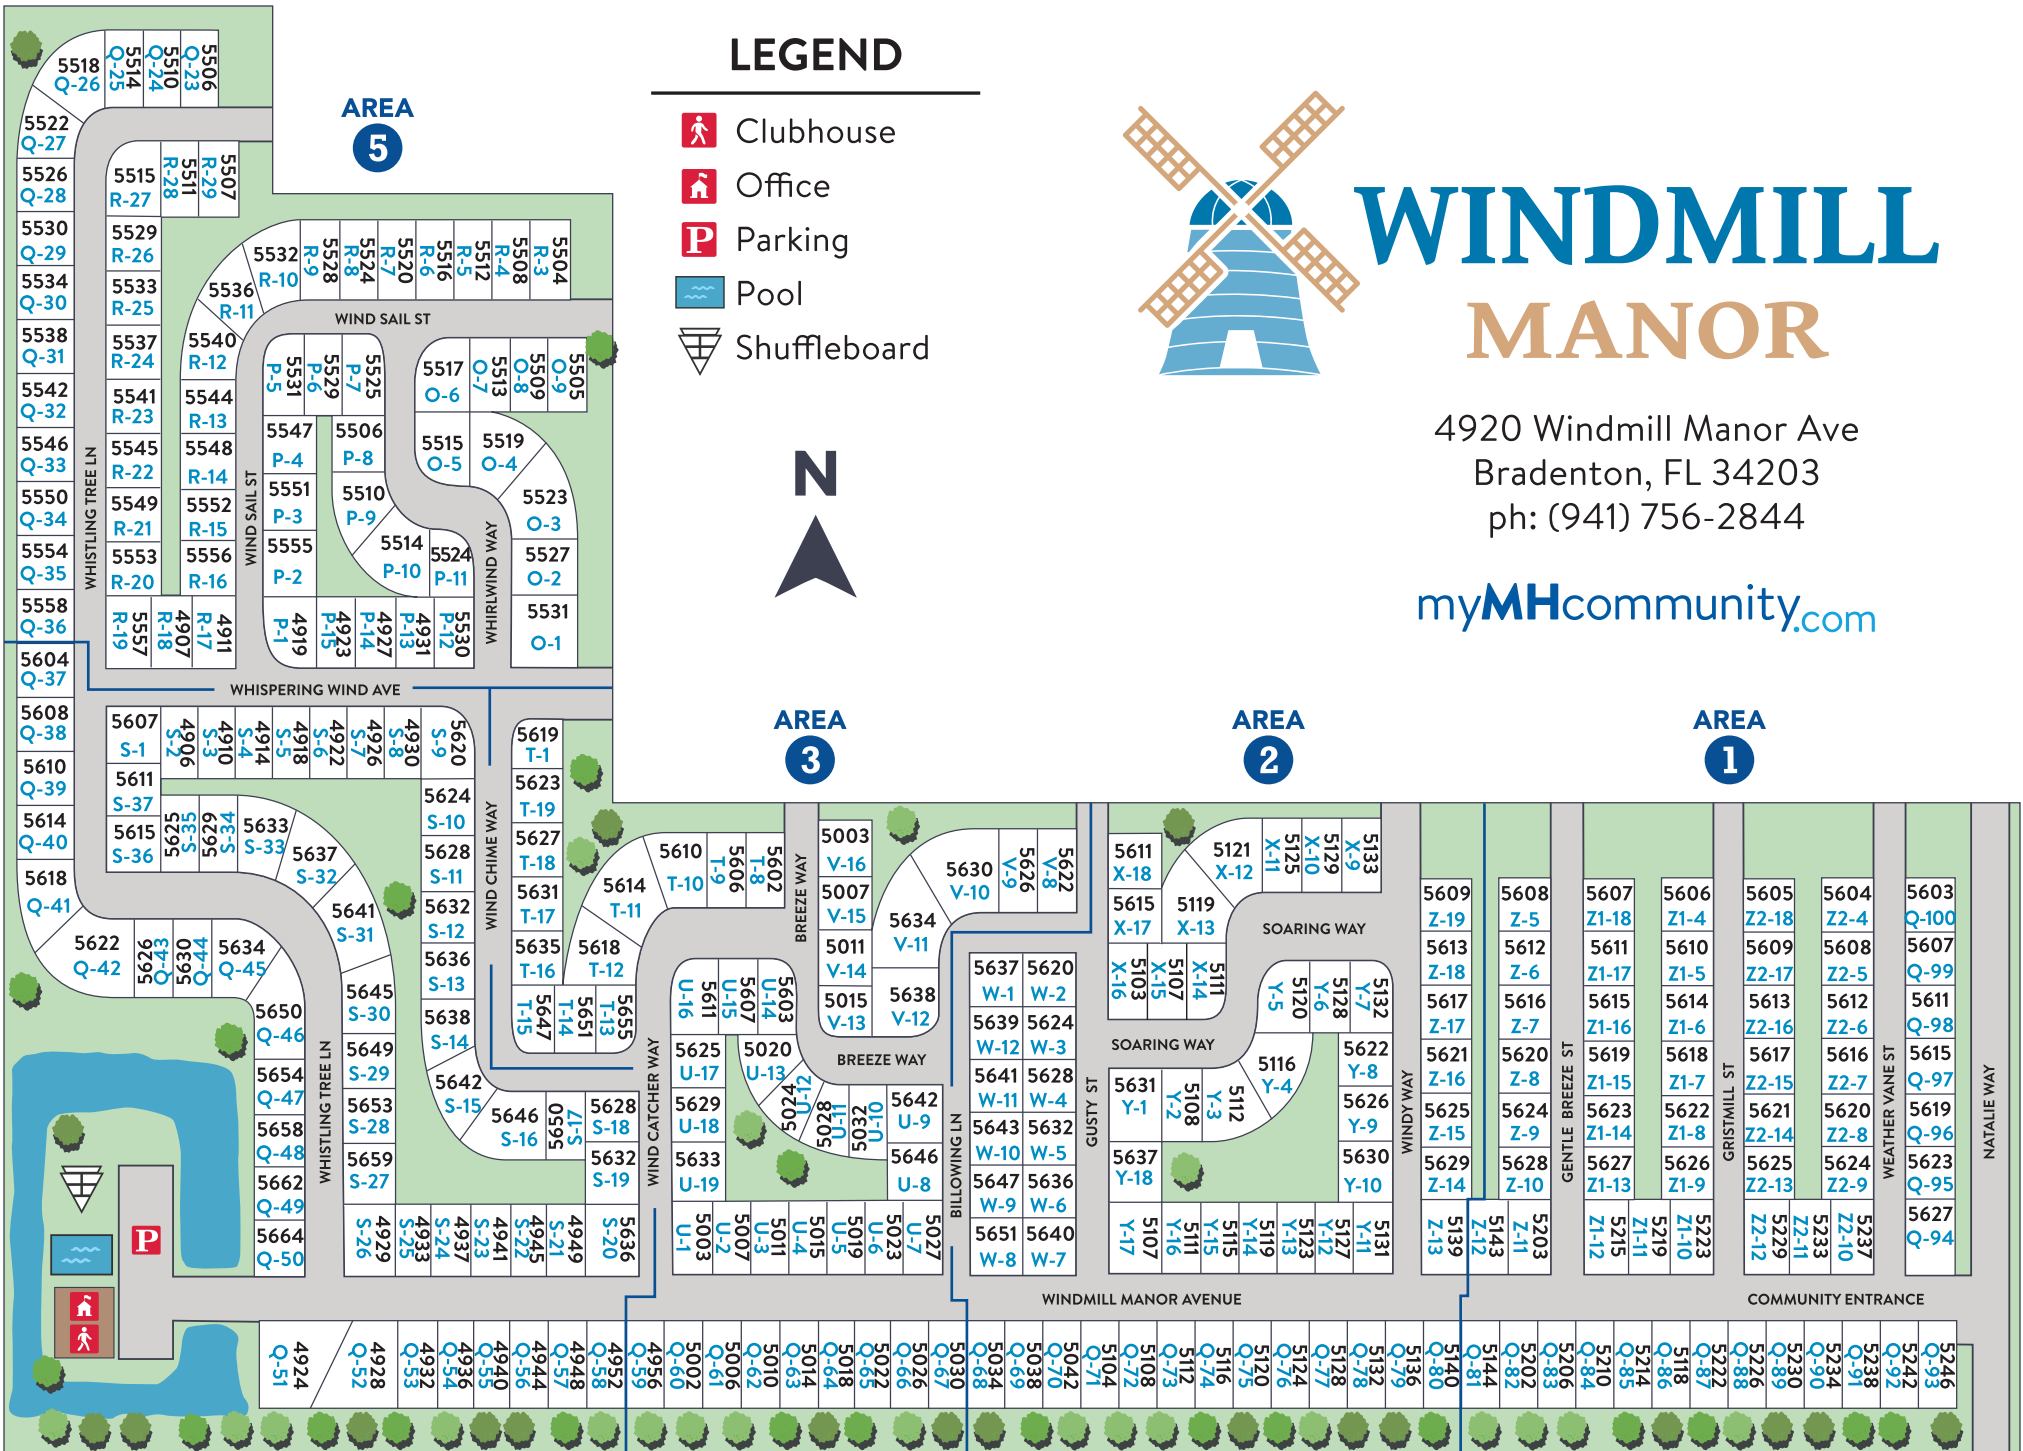

LEGEND

-  Clubhouse
-  Office
-  Parking
-  Pool
-  Shuffleboard

WINDMILL MANOR

4920 Windmill Manor Ave
 Bradenton, FL 34203
 ph: (941) 756-2844

myMHcommunity.com

AREA 4